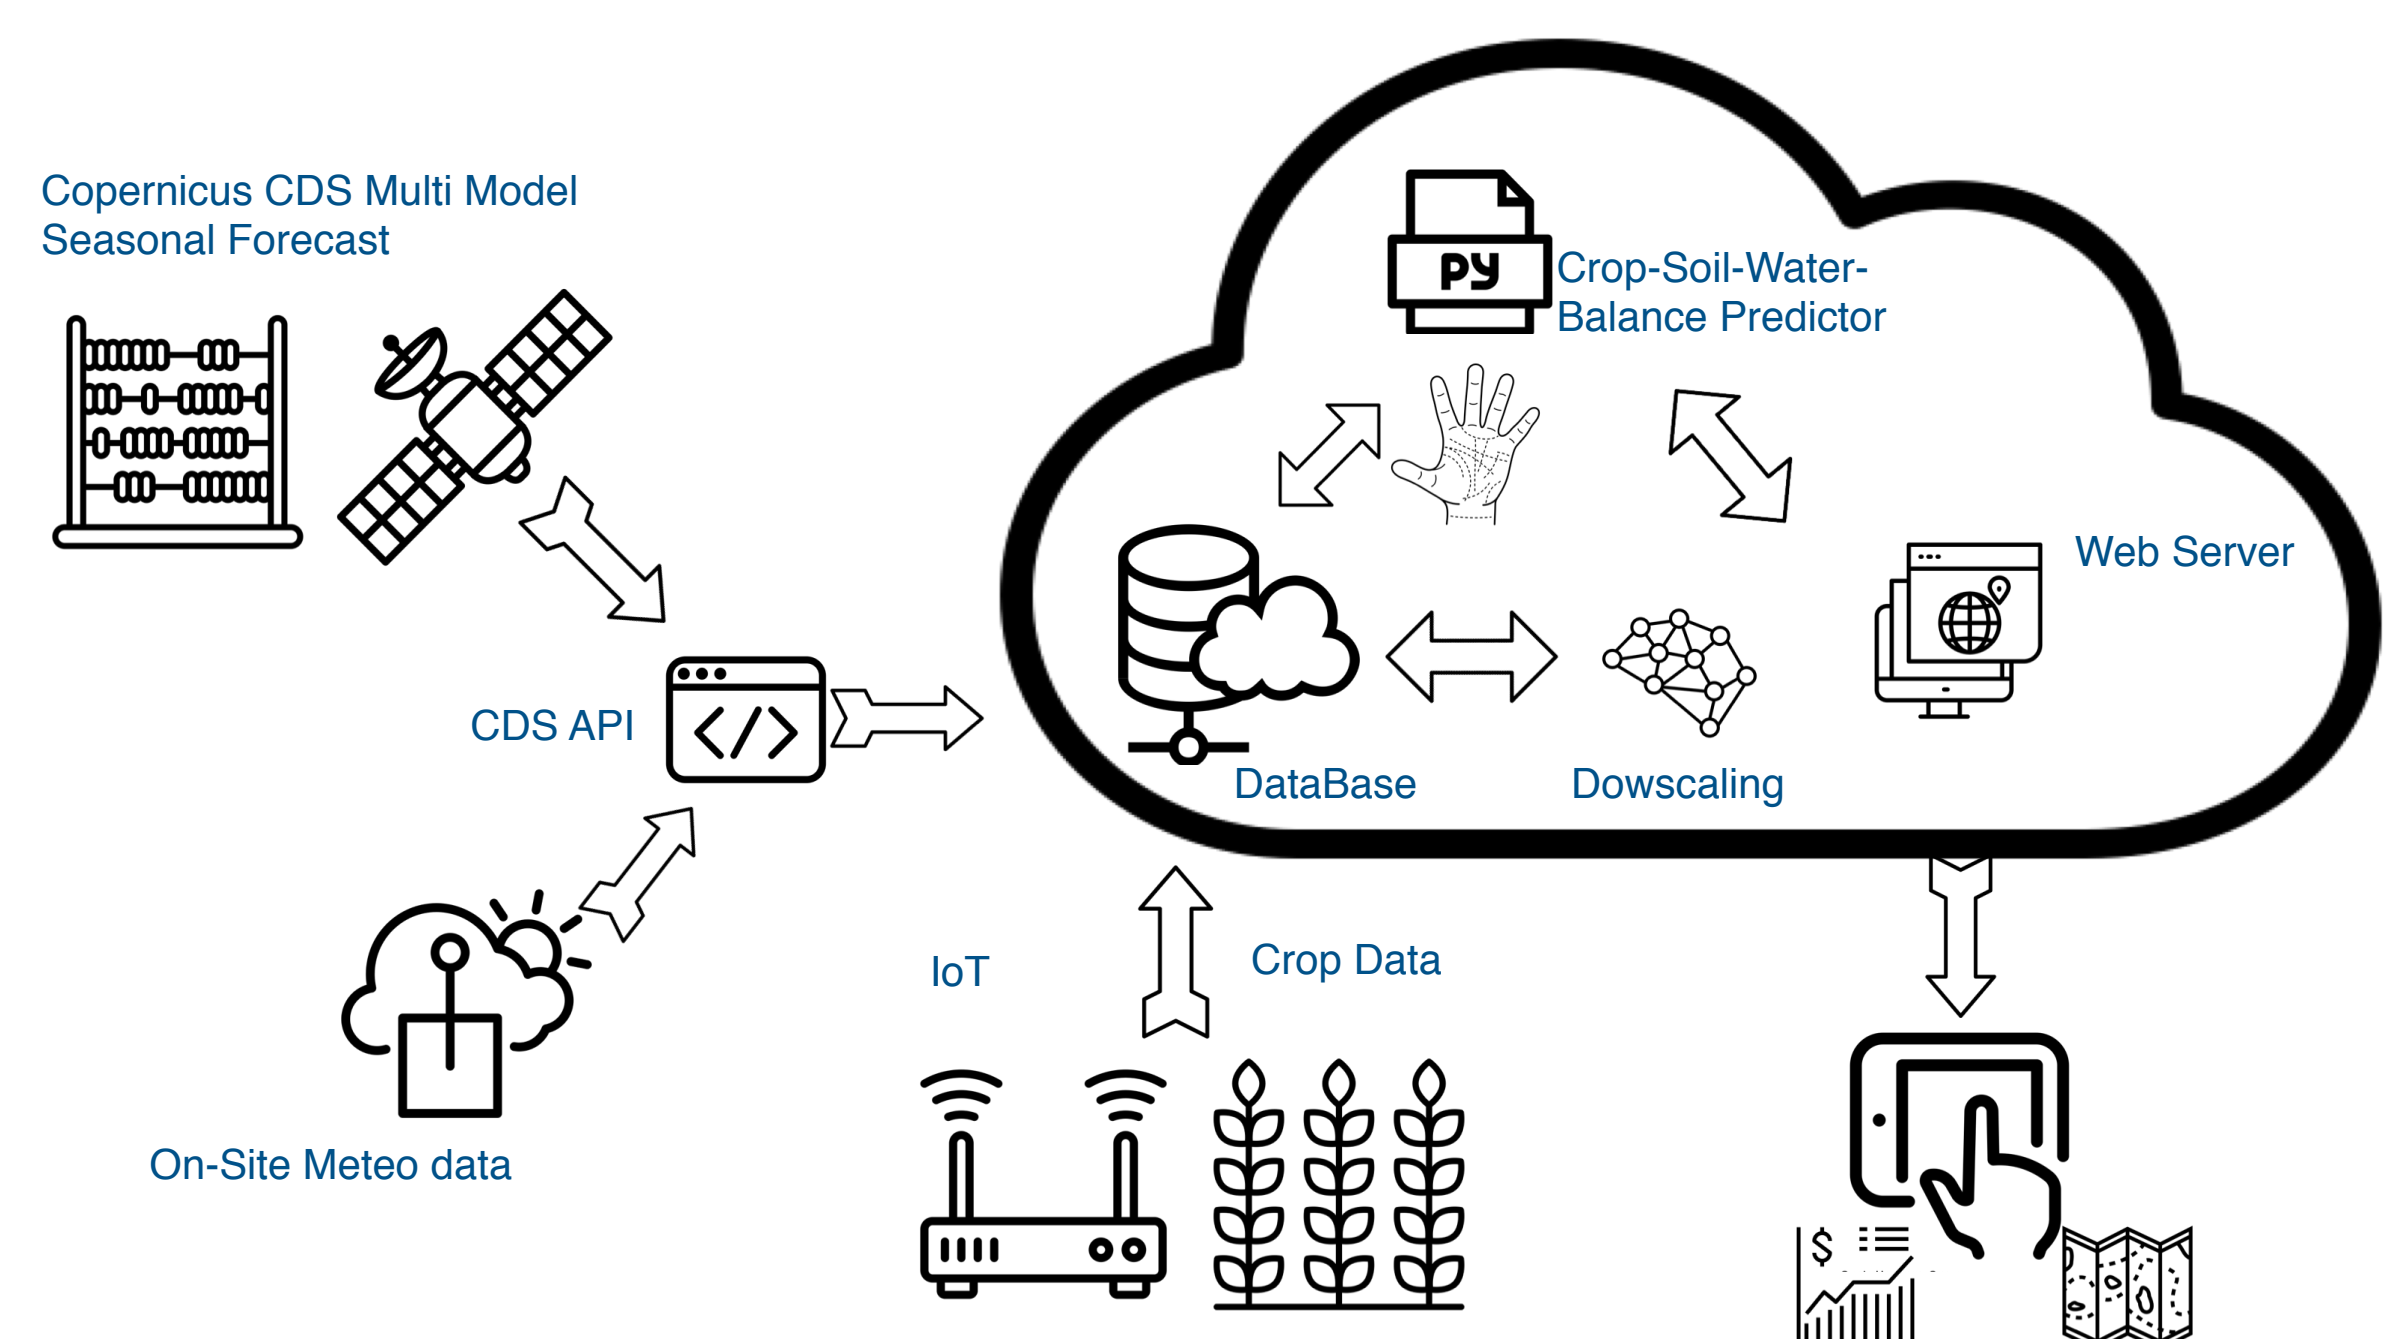

IRRICLIME IRRIGATION DEMAND Predictions:

- **Seasonal Forecast** - Medium-Term Planning: quantifying in advance the seasonal/future water irrigation demands
- **Climate Change Prediction** - Long-Term Planning: assessment of adaptation/mitigation options or new investments in irrigation network or higher efficiency systems

IRRICLIME's Bullets Point

Purposes:

Supporting Climate SMART Agriculture and Irrigation

Potential Users:

- Farmers, agri-food companies
- Irrigation Managers/ Water Irrigation Authorities
- Insurances

The Case Study:

Romagna Land Reclamation and Irrigation Authority

Climate Data Providers:

- Copernicus CDS (CMCC/SMHI/SWICCA) Seasonal/Climate
- Local Meteorological and Soil Data
- Real-time IoT SWC acquisition and integration

The Climate-proof Irrigation Indicators:

- Simplified Soil Water balance :
  - $Precipitation - kc \cdot PET + Irrigation$
- CRITERIA 1 D ARPAE MODEL
  - <https://github.com/ARPA-SIMC>

Outputs of the service:

- seasonal ensemble prediction of cumulated value of crop-specific irrigation demand
- Automatic generation of a climate web-bulletin

The Cloud-Web Framework

The Web GUI